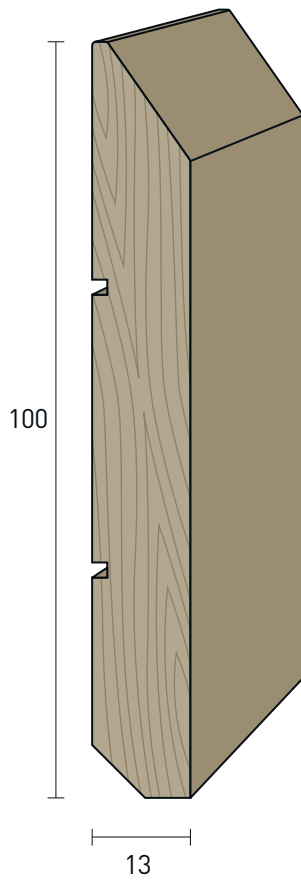

Massicci sagomati | Shaped hardwood

Massicci sagomati | Shaped hardwood

100x13 mm Caravaggio | Caravaggio

60x13 mm Caravaggio | Caravaggio

Ayous Ayous	FINITURE FINISHES	Articolo Article	Pz/conf Pcs/pack
	Grezzo <i>Raw</i>	CA1001300	5
LACCATI | LACQUERED			
	Laccato bianco traffico RAL 9016* <i>Traffic-white lacquered RAL 9016*</i>	CA10013008	5
	Laccato bianco puro RAL 9010* <i>Pure white lacquered RAL 9010*</i>	CA100139010	5

* Laccatura poro aperto | *Open pore lacquering*

Ayous Ayous	FINITURE FINISHES	Articolo Article	Pz/conf Pcs/pack
	Grezzo <i>Raw</i>	CA0601300	5
LACCATI | LACQUERED			
	Laccato bianco traffico RAL 9016* <i>Traffic-white lacquered RAL 9016*</i>	CA06013008	5
	Laccato bianco puro RAL 9010* <i>Pure white lacquered RAL 9010*</i>	CA060139010	5

* Laccatura poro aperto | *Open pore lacquering*