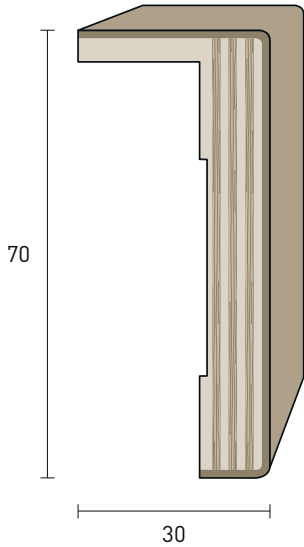

Impiallacciati | Veneered wood

Art. 7023

70x30 mm

Coprifilo porte smussato con aletta | Door profile with tongue

ESSENZE | ESSENCE		FINITURE | FINISHES		Lunghezza Length mm	Articolo Article	Pz/conf Pcs/pack				
Mogano <i>Mahogany</i>		Trasparente verniciato <i>Transparent varnished</i>		2250	7023/18V	10				
				3050	7023/18V/3	10				
Tanganica <i>Tanganika</i>		Grezzo <i>Raw</i>		2250	7023/10	10				
				3050	7023/10/3	10				
				Tonalità noce chiaro verniciato <i>Light walnut-coloured varnished</i>			2250	7023/11V	10	
							3050	7023/11V/3	10	
		Tonalità noce medio verniciato <i>Medium walnut-coloured varnished</i>		2250	7023/10V	10				
				3050	7023/10V/3	10				
LACCATI | LACQUERED										
Tanganica <i>Tanganika</i>		Laccato bianco traffico RAL 9016 <i>Traffic-white lacquered RAL 9016</i>		2250	7023/10-008	10				
				3050	7023/10-008/3	10