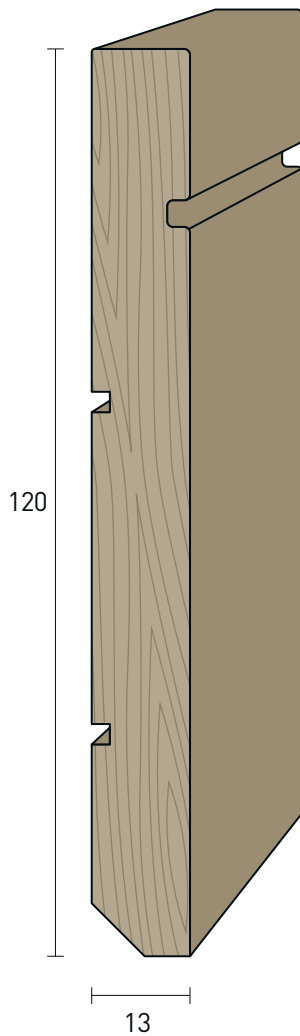

Massicci sagomati | Shaped hardwood

Massicci sagomati | Shaped hardwood

120x13 mm Tiziano | Tiziano

120x13 mm Raffaello | Raffaello

Ayous <i>Ayous</i>	FINITURE FINISHES	Articolo Article	Pz/conf Pcs/pack
	Grezzo <i>Raw</i>	TI1201300	5
LACCATI | LACQUERED			
	Laccato bianco traffico RAL 9016* <i>Traffic-white lacquered RAL 9016*</i>	TI12013008	5
	Laccato bianco puro RAL 9010* <i>Pure white lacquered RAL 9010*</i>	TI120139010	5

* Laccatura poro aperto | *Open pore lacquering*

Ayous <i>Ayous</i>	FINITURE FINISHES	Articolo Article	Pz/conf Pcs/pack
	Grezzo <i>Raw</i>	RA1201300	5
LACCATI | LACQUERED			
	Laccato bianco traffico RAL 9016* <i>Traffic-white lacquered RAL 9016*</i>	RA12013008	5
	Laccato bianco puro RAL 9010* <i>Pure white lacquered RAL 9010*</i>	RA120139010	5

* Laccatura poro aperto | *Open pore lacquering*