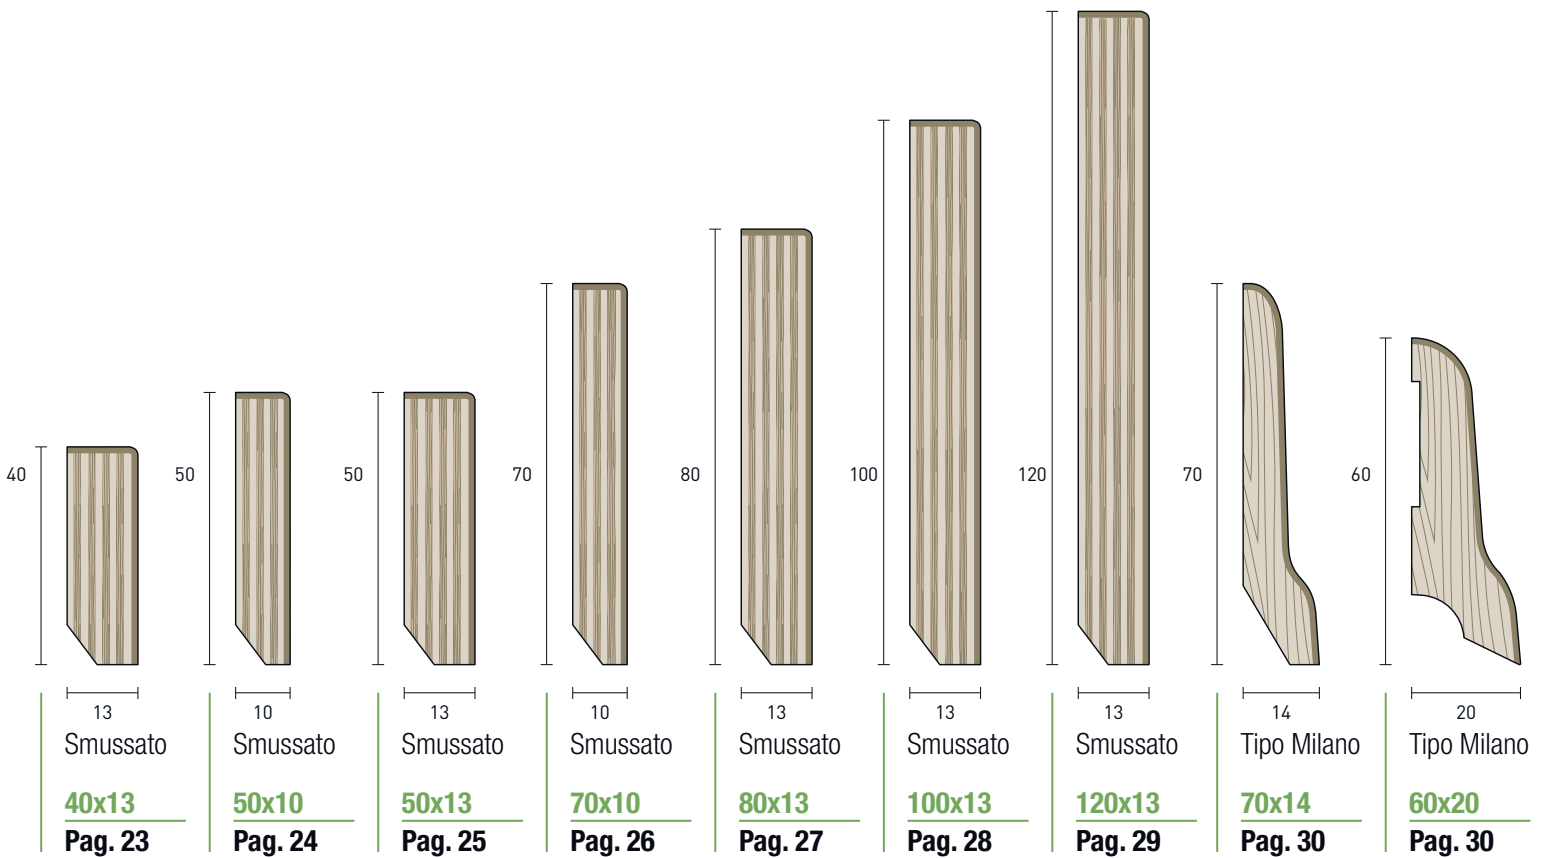

**THE COLORS AND HUES
OF THE SAMPLES, AND THE
ILLUSTRATIONS SHOW INTO
THIS PRICELIST, ARE MERELY
INDICATIVE AND ARE
NON-BINDING.**

The RAL colour shades are only binding if compared with an official RAL chart which will provide the benchmark for production of the profile. In all other cases, to avoid disputes concerning colour shades, in the event that the profile has to be matched with other items produced to RAL colours, a colour benchmark sample must be agreed in advance to ensure colour compatibility. See official RAL Germany site - www.ral.de

IMPIALLACCIATI BECCO DI CIVETTA
OWL BEAK VENEERED WOOD

IMPIALLACCIATI SMUSSATI
BEVELED VENEERED WOOD

IMPIALL. TIPO MILANO
MILAN TYPE VENEERED

MASSICCI SMUSSATI
BEVELED HARDWOOD

MASSICCI
HARDWOOD

MASSICCI SAGOMATI
SHAPED HARDWOOD