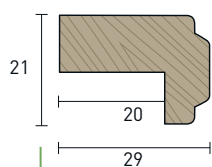

IMPIALLACCIATI BECCO DI CIVETTA
OWL BEAK VENEERED WOOD

IMPIALLACCIATI SMUSSATI
BEVELED VENEERED WOOD

IMPIALL. TIPO MILANO
MILAN TYPE VENEERED

MASSICCI SMUSSATI
BEVELED HARDWOOD

MASSICCI
HARDWOOD

MASSICCI SAGOMATI
SHAPED HARDWOOD