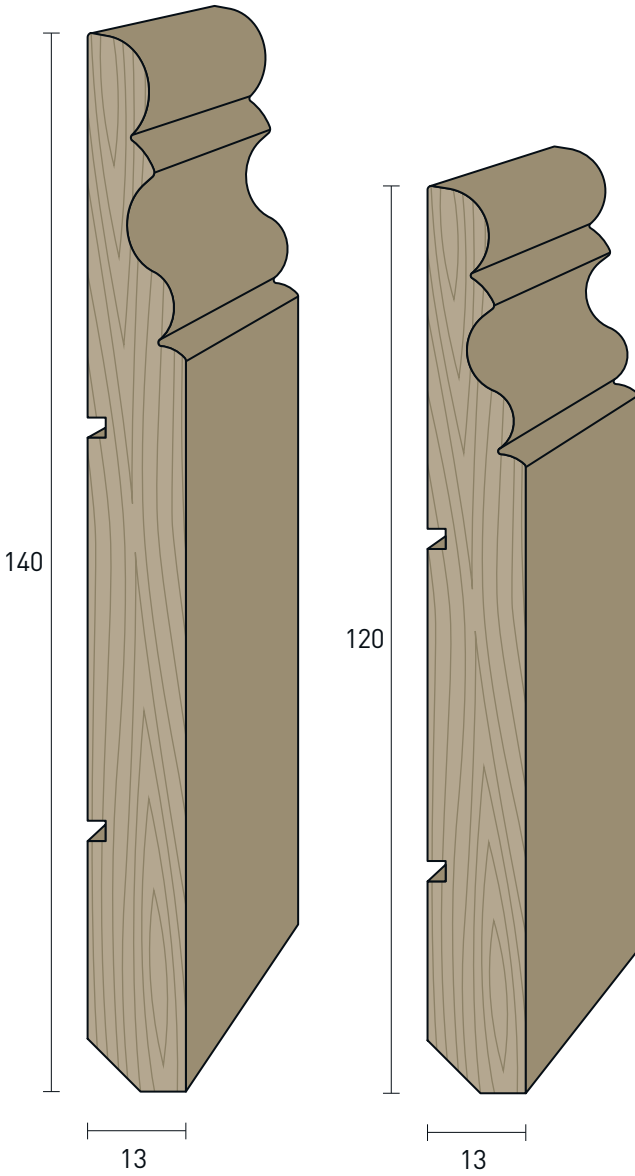

Battiscopa | Baseboard

Massicci sagomati | Shaped hardwood

140/120x13 mm Giotto | Giotto

Ayous Ayous	FINITURE FINISHES	Altezza Height mm	Articolo Article	Pz/conf Pcs/pack
	Grezzo Raw	120	GI1201300	5
		140	GI1401300	5
LACCATI | LACQUERED				
	Laccato bianco traffico RAL 9016* Traffic-white lacquered RAL 9016*	120	GI12013008	5
		140	GI14013008	5
	Laccato bianco puro RAL 9010* Pure white lacquered RAL 9010*	120	GI120139010	5
		140	GI140139010	5

* Laccatura poro aperto | Open pore lacquering

Massicci sagomati | Shaped hardwood

120x13 mm Michelangelo | Michelangelo