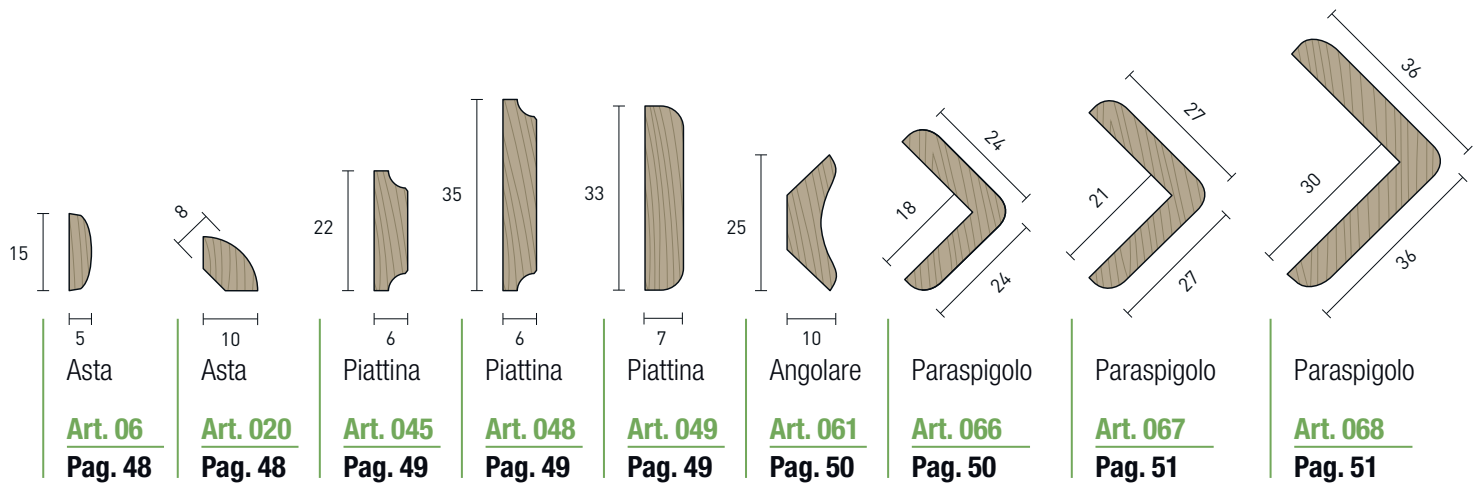

**THE COLORS AND HUES
OF THE SAMPLES, AND THE
ILLUSTRATIONS SHOW INTO
THIS PRICELIST, ARE MERELY
INDICATIVE AND ARE
NON-BINDING.**

The RAL colour shades are only binding if compared with an official RAL chart which will provide the benchmark for production of the profile. In all other cases, to avoid disputes concerning colour shades, in the event that the profile has to be matched with other items produced to RAL colours, a colour benchmark sample must be agreed in advance to ensure colour compatibility. See official RAL Germany site - www.ral.de

IMPIALLACCIATI BECCO DI CIVETTA
OWL BEAK VENEERED WOOD

IMPIALLACCIATI SMUSSATI
BEVELED VENEERED WOOD

IMPIALL. TIPO MILANO
MILAN TYPE VENEERED

MASSICCI SMUSSATI
BEVELED HARDWOOD

MASSICCI
HARDWOOD

MASSICCI SAGOMATI
SHAPED HARDWOOD

Terminale

Art. 20
Pag. 53

Terminale

Art. 25
Pag. 53

Terminale

Art. 35
Pag. 53

Angolare

Art. 061
Pag. 54