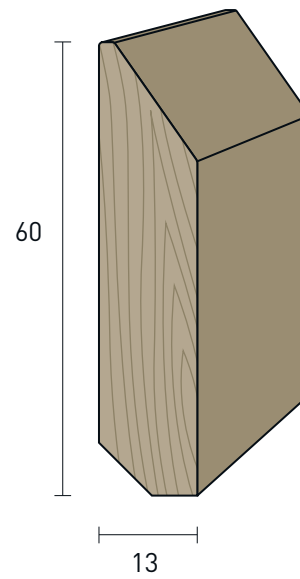

Massicci sagomati | Shaped hardwood

Massicci sagomati | Shaped hardwood

100x13 mm Caravaggio | Caravaggio

60x13 mm Caravaggio | Caravaggio

Ayous Ayous	FINITURE FINISHES	Articolo Article	Pz/conf Pcs/pack
	Grezzo <i>Raw</i>	CA1001300	5
LACCATI | LACQUERED			
	Laccato bianco traffico RAL 9016* <i>Traffic-white lacquered RAL 9016*</i>	CA10013008	5
	Laccato bianco puro RAL 9010* <i>Pure white lacquered RAL 9010*</i>	CA100139010	5

* Laccatura poro aperto | *Open pore lacquering*

Ayous Ayous	FINITURE FINISHES	Articolo Article	Pz/conf Pcs/pack
	Grezzo <i>Raw</i>	CA0601300	5
LACCATI | LACQUERED			
	Laccato bianco traffico RAL 9016* <i>Traffic-white lacquered RAL 9016*</i>	CA06013008	5
	Laccato bianco puro RAL 9010* <i>Pure white lacquered RAL 9010*</i>	CA060139010	5

* Laccatura poro aperto | *Open pore lacquering*