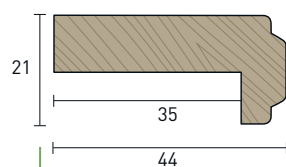

Terminale

Art. 35
Pag. 53