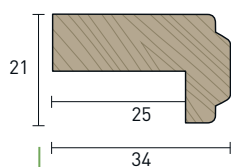

Terminale

Art. 25
Pag. 53