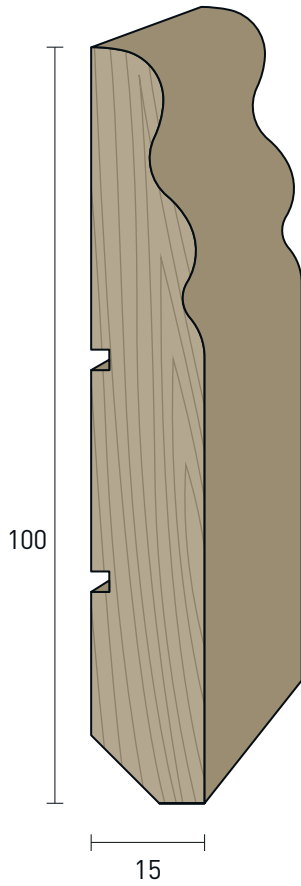

Battiscopa | Baseboard

Massicci sagomati | Shaped hardwood

100x15 mm

Ducale | Ducale

Ayous Ayous	FINITURE FINISHES	Articolo Article	Pz/conf Pcs/pack
	Grezzo <i>Raw</i>	31001500	5
LACCATI | LACQUERED			
	Laccato bianco traffico RAL 9016* <i>Traffic-white lacquered RAL 9016*</i>	310015008	5
	Laccato bianco puro RAL 9010* <i>Pure white lacquered RAL 9010*</i>	3100159010	5

* Laccatura poro aperto | Open pore lacquering

Massicci sagomati | Shaped hardwood

100x13 mm

Cimabue | Cimabue