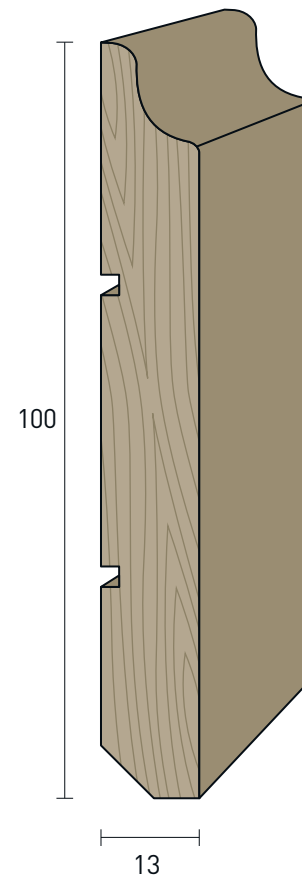

Ayous Ayous	FINITURE FINISHES	Articolo Article	Pz/conf Pcs/pack
	Grezzo <i>Raw</i>	C11001300	5
LACCATI | LACQUERED			
	Laccato bianco traffico RAL 9016* <i>Traffic-white lacquered RAL 9016*</i>	C110013008	5
	Laccato bianco puro RAL 9010* <i>Pure white lacquered RAL 9010*</i>	C1100139010	5

* Laccatura poro aperto | Open pore lacquering