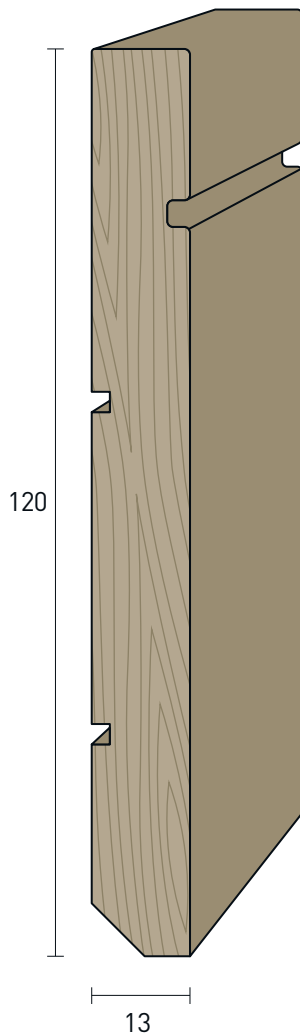

Massicci sagomati | Shaped hardwood

Massicci sagomati | Shaped hardwood

120x13 mm Tiziano | *Tiziano*

120x13 mm Raffaello | *Raffaello*

Ayous <i>Ayous</i>	FINITURE FINISHES	Articolo Article	Pz/conf Pcs/pack
	Grezzo <i>Raw</i>	TI1201300	5
LACCATI | LACQUERED			
	Laccato bianco traffico RAL 9016* <i>Traffic-white lacquered RAL 9016*</i>	TI12013008	5
	Laccato bianco puro RAL 9010* <i>Pure white lacquered RAL 9010*</i>	TI120139010	5

* Laccatura poro aperto | *Open pore lacquering*

Ayous <i>Ayous</i>	FINITURE FINISHES	Articolo Article	Pz/conf Pcs/pack
	Grezzo <i>Raw</i>	RA1201300	5
LACCATI | LACQUERED			
	Laccato bianco traffico RAL 9016* <i>Traffic-white lacquered RAL 9016*</i>	RA12013008	5
	Laccato bianco puro RAL 9010* <i>Pure white lacquered RAL 9010*</i>	RA120139010	5

* Laccatura poro aperto | *Open pore lacquering*