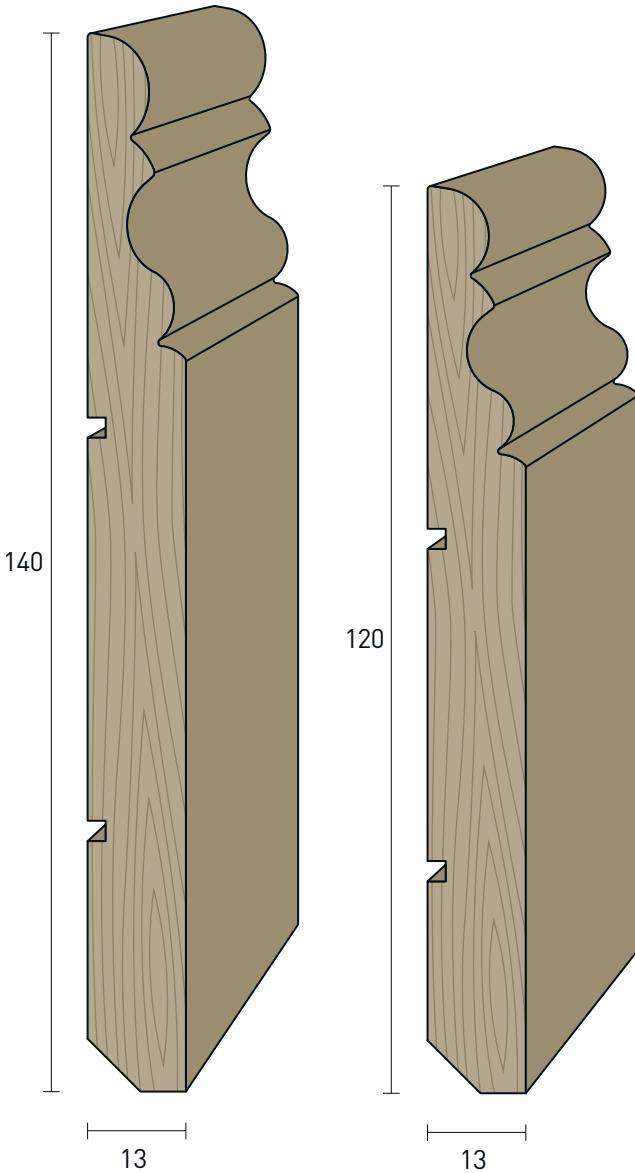

Battiscopa | Baseboard

Massicci sagomati | Shaped hardwood

140/120x13 mm Giotto | Giotto

Ayous Ayous	FINITURE FINISHES	Altezza Height mm	Articolo Article	Pz/conf Pcs/pack
	Grezzo Raw	120	GI1201300	5
		140	GI1401300	5
LACCATI | LACQUERED				
	Laccato bianco traffico RAL 9016* Traffic-white lacquered RAL 9016*	120	GI12013008	5
		140	GI14013008	5
	Laccato bianco puro RAL 9010* Pure white lacquered RAL 9010*	120	GI120139010	5
		140	GI140139010	5

* Laccatura poro aperto | Open pore lacquering

Massicci sagomati | Shaped hardwood

120x13 mm Michelangelo | Michelangelo