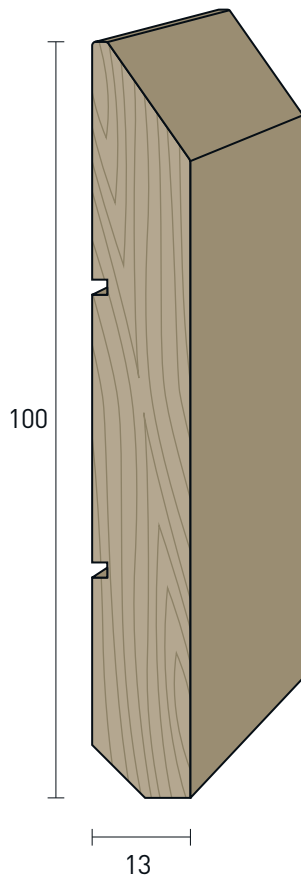

Massicci sagomati | Shaped hardwood

Massicci sagomati | Shaped hardwood

100x13 mm Caravaggio | Caravaggio

60x13 mm Caravaggio | Caravaggio

Ayous <i>Ayous</i>	FINITURE FINISHES	Articolo Article	Pz/conf Pcs/pack
	Grezzo <i>Raw</i>	CA1001300	5
LACCATI | LACQUERED			
	Laccato bianco traffico RAL 9016* <i>Traffic-white lacquered RAL 9016*</i>	CA10013008	5
	Laccato bianco puro RAL 9010* <i>Pure white lacquered RAL 9010*</i>	CA100139010	5

* Laccatura poro aperto | *Open pore lacquering*

Ayous <i>Ayous</i>	FINITURE FINISHES	Articolo Article	Pz/conf Pcs/pack
	Grezzo <i>Raw</i>	CA0601300	5
LACCATI | LACQUERED			
	Laccato bianco traffico RAL 9016* <i>Traffic-white lacquered RAL 9016*</i>	CA06013008	5
	Laccato bianco puro RAL 9010* <i>Pure white lacquered RAL 9010*</i>	CA060139010	5

* Laccatura poro aperto | *Open pore lacquering*