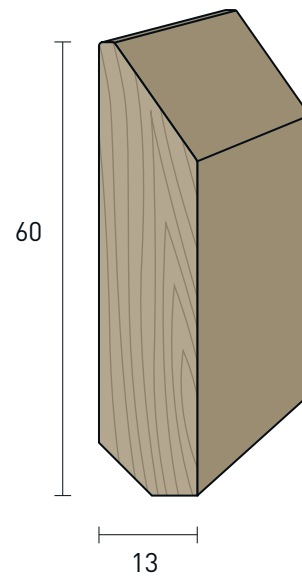

Massicci sagomati | Shaped hardwood

Massicci sagomati | Shaped hardwood

100x13 mm Caravaggio | Caravaggio

60x13 mm Caravaggio | Caravaggio

Ayous <i>Ayous</i>	FINITURE FINISHES	Articolo Article	Pz/conf Pcs/pack
	Grezzo <i>Raw</i>	CA1001300	5
LACCATI | LACQUERED			
	Laccato bianco traffico RAL 9016* <i>Traffic-white lacquered RAL 9016*</i>	CA10013008	5
	Laccato bianco puro RAL 9010* <i>Pure white lacquered RAL 9010*</i>	CA100139010	5

* Laccatura poro aperto | *Open pore lacquering*

Ayous <i>Ayous</i>	FINITURE FINISHES	Articolo Article	Pz/conf Pcs/pack
	Grezzo <i>Raw</i>	CA0601300	5
LACCATI | LACQUERED			
	Laccato bianco traffico RAL 9016* <i>Traffic-white lacquered RAL 9016*</i>	CA06013008	5
	Laccato bianco puro RAL 9010* <i>Pure white lacquered RAL 9010*</i>	CA060139010	5

* Laccatura poro aperto | *Open pore lacquering*